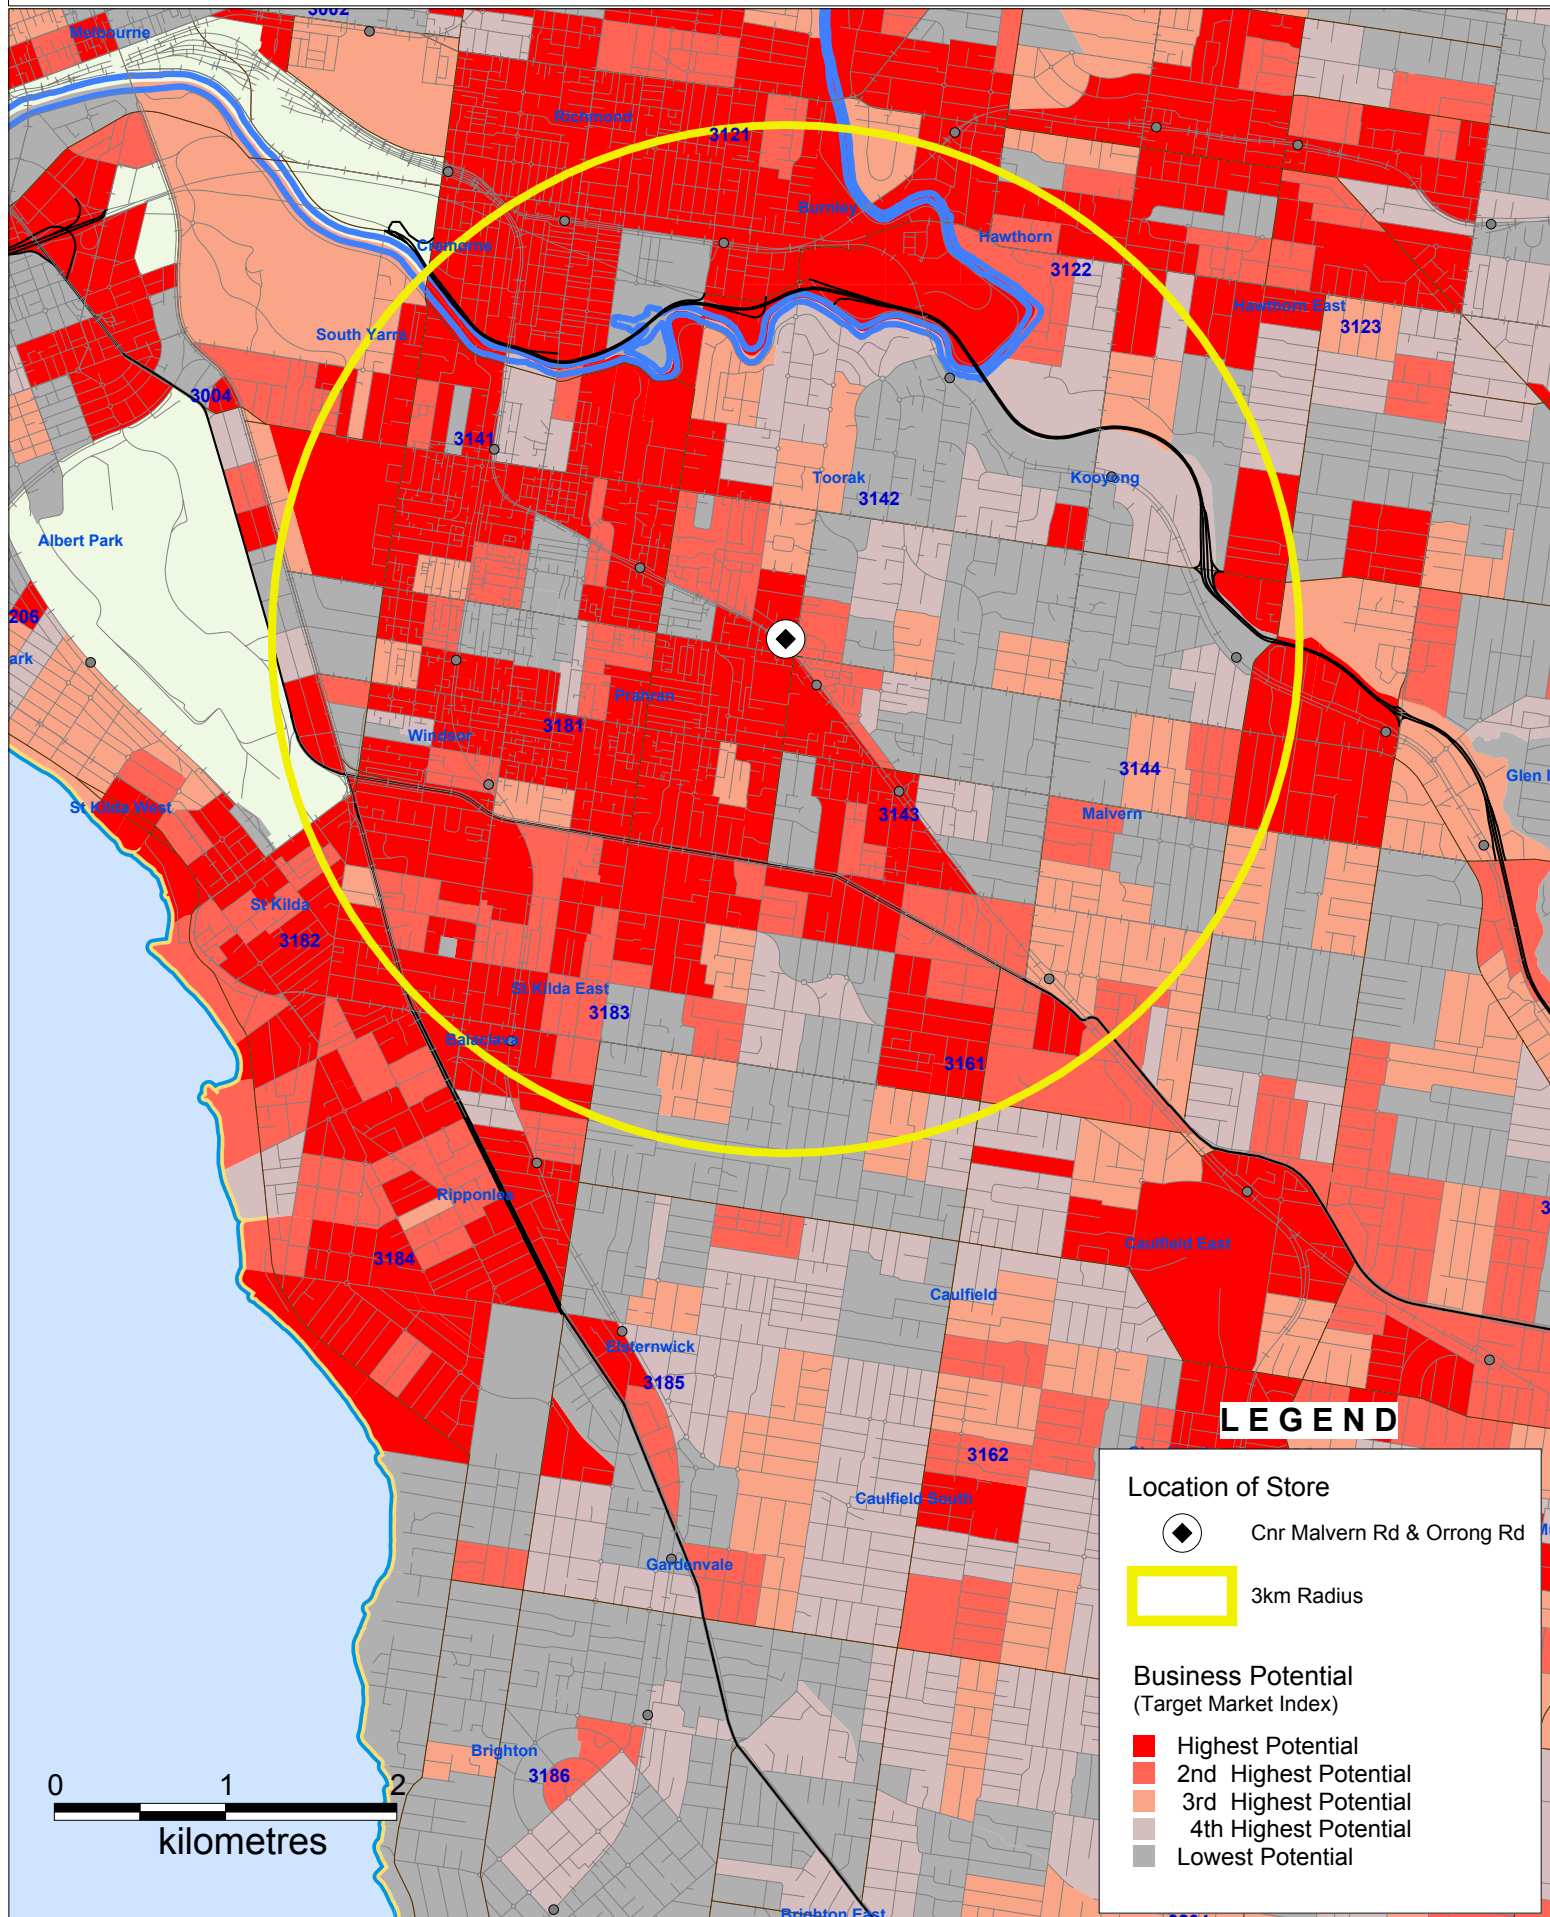

Demonstration Target Market Index Map

Toorak

LEGEND

1. **Location of Store**
2. Cnr Malvern Rd & Orrong Rd
   - 3km Radius
3. **Business Potential (Target Market Index)**
4. Highest Potential
   - 2nd Highest Potential
   - 3rd Highest Potential
   - 4th Highest Potential
   - Lowest Potential

Prepared By: Spectrum Analysis Australia Pty Ltd
Ph: (03) 9882 6488

For: Demonstration
Date: September 2007

Source Information
© Pitney Bowes MapInfo Australia Pty Ltd 2007. All rights reserved.
Based on data provided under license from PSMA Australia Ltd.